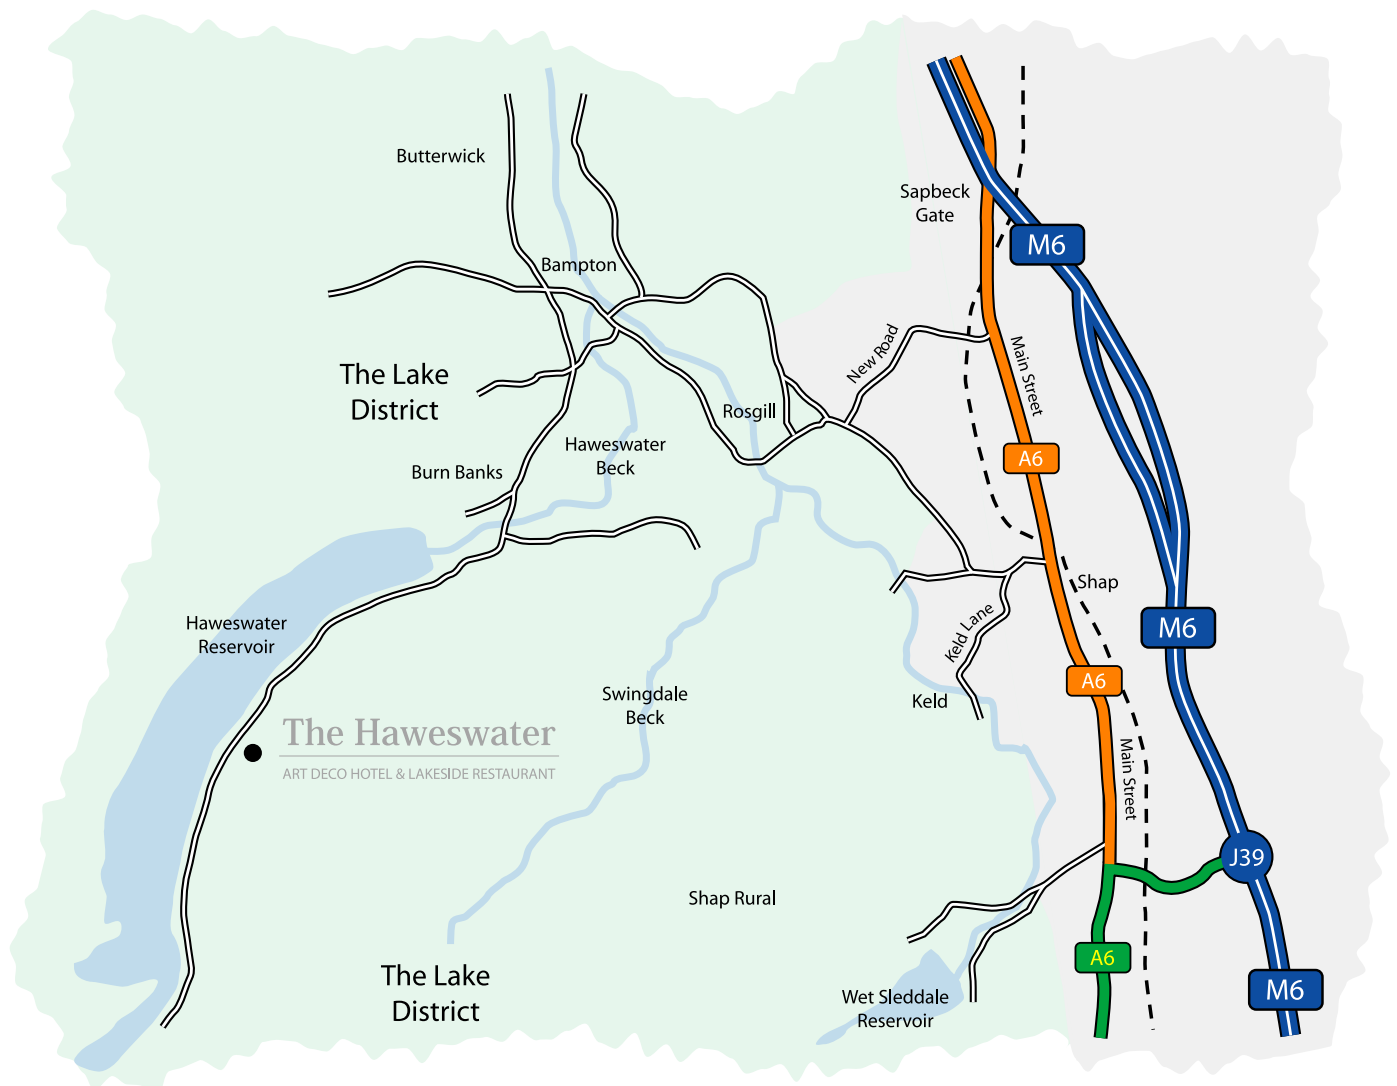

## How to find us:

*The Haweswater Hotel is situated on the eastern side of Haweswater Reservoir.*

## By car:

*Leave the M6 at junction 39 and take the northbound A6 to Shap. Drive through Shap then take a left, following the signs to Bampton Grange. Continue on to Haweswater reservoir. The hotel is a just couple of miles down Lakeside Road which follows the Haweswater Reservoir on its eastern side. From the motorway to the hotel is about 8 miles.*

## By rail:

*The nearest station is Penrith*

OLTEC  
GROUP

le Mardale  
FINE CUISINE